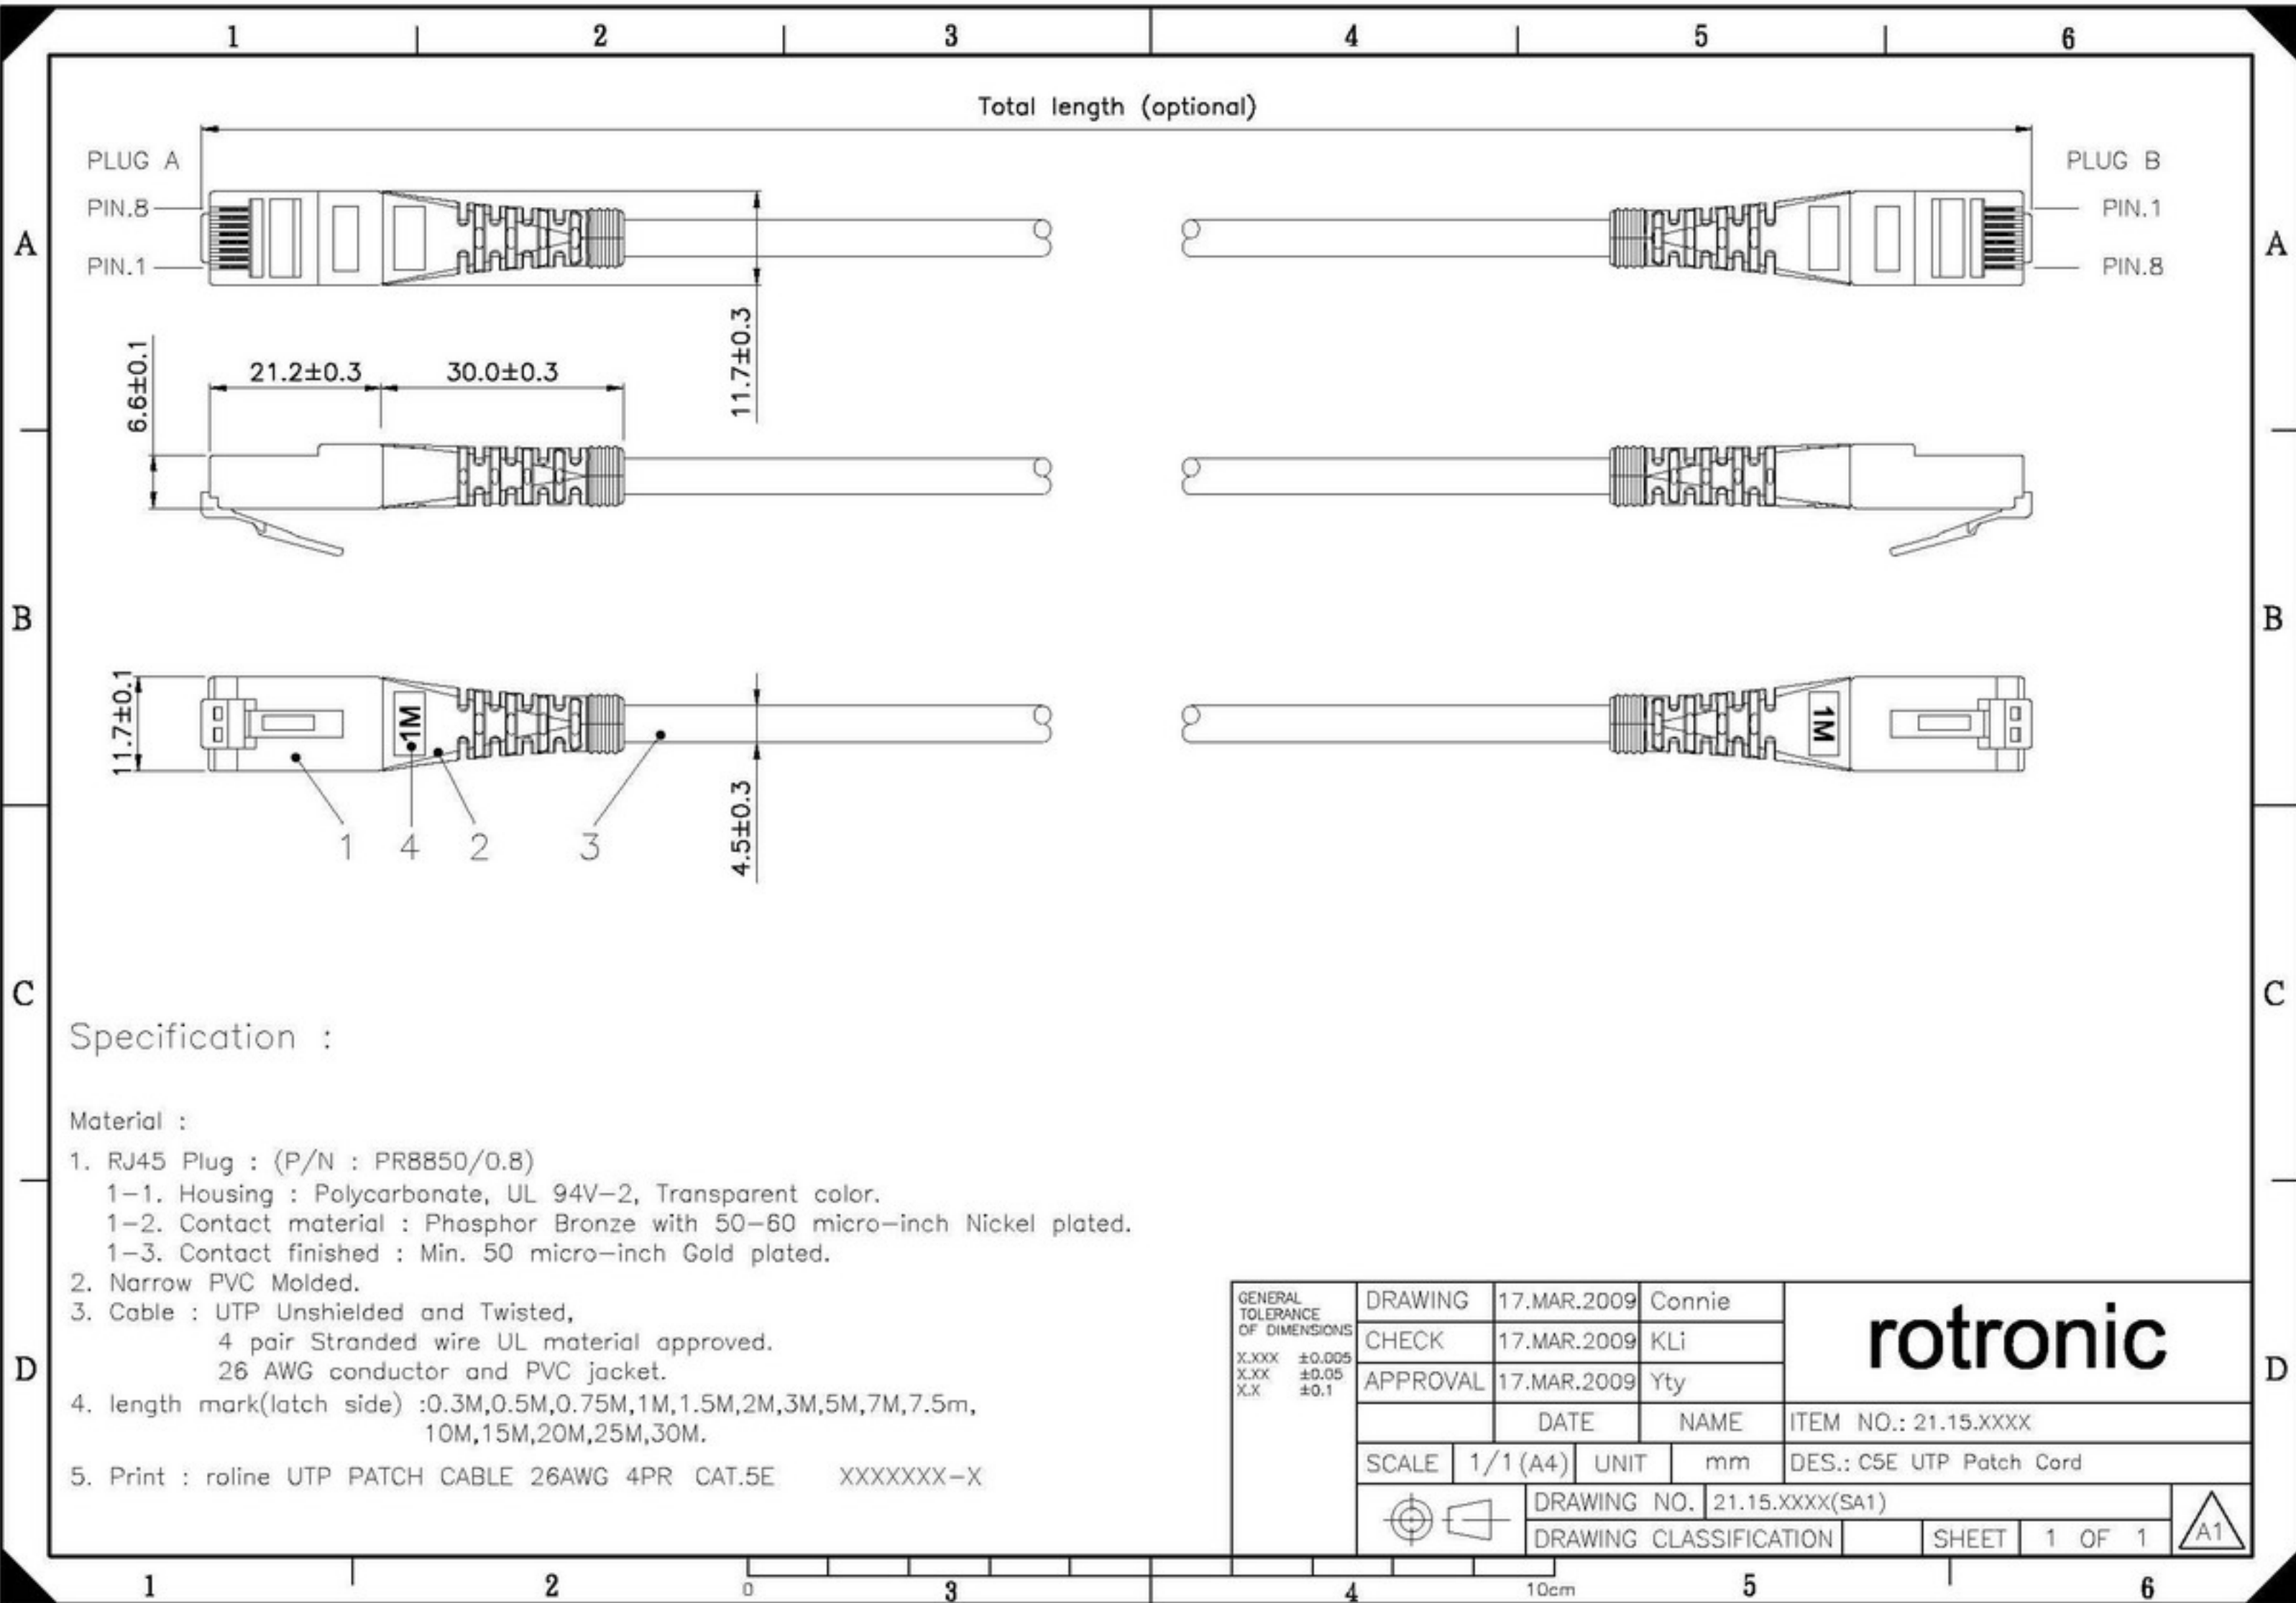

Datenblatt - Fiche technique - Data sheet

**21.15.0561**

ROLINE UTP-Patchkabel konf. Kat. 5e, rot, 5,0 m

Cordon ROLINE Cat.5e UTP confectionné, rouge, 5,0 m

ROLINE UTP Patch Cord Cat.5e, red, 5.0 m

Specification :

Material :

1. RJ45 Plug : (P/N : PR8850/0.8)
  - 1-1. Housing : Polycarbonate, UL 94V-2, Transparent color.
  - 1-2. Contact material : Phosphor Bronze with 50-60 micro-inch Nickel plated.
  - 1-3. Contact finished : Min. 50 micro-inch Gold plated.
2. Narrow PVC Molded.
3. Cable : UTP Unshielded and Twisted,
  - 4 pair Stranded wire UL material approved.
  - 26 AWG conductor and PVC jacket.
4. length mark(latch side) :0.3M,0.5M,0.75M,1M,1.5M,2M,3M,5M,7M,7.5m, 10M,15M,20M,25M,30M.
5. Print : roline UTP PATCH CABLE 26AWG 4PR CAT.5E XXXXXX-X

GENERAL TOLERANCE OF DIMENSIONS X.XXX ±0.005 X.XX ±0.05 X.X ±0.1	DRAWING	17.MAR.2009	Connie	<b>rotronic</b>
	CHECK	17.MAR.2009	KLi	
	APPROVAL	17.MAR.2009	Yty	
	DATE	NAME	ITEM NO.: 21.15.XXXX	
	SCALE 1/1 (A4)	UNIT mm	DES.: C5E UTP Patch Cord	
	DRAWING NO. 21.15.XXXX(SA1)		SHEET 1 OF 1	
	DRAWING CLASSIFICATION			